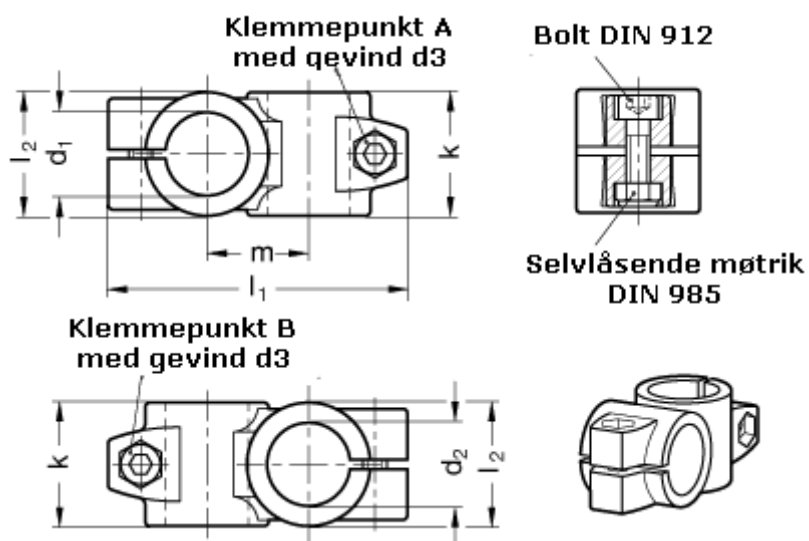

Article number: 20132B42B42652BL

Description: E+G 2-way pipe clamp  
GN 132-B42-B42-65-2-BL

## Measures

Adjustable clamp lever = GN 911-M10-55 have to be ordred separately

d1	= 42
d2	= 42
d3	= M10
k	= 65
l1	= 143.0
l2	= 65
m	= 53